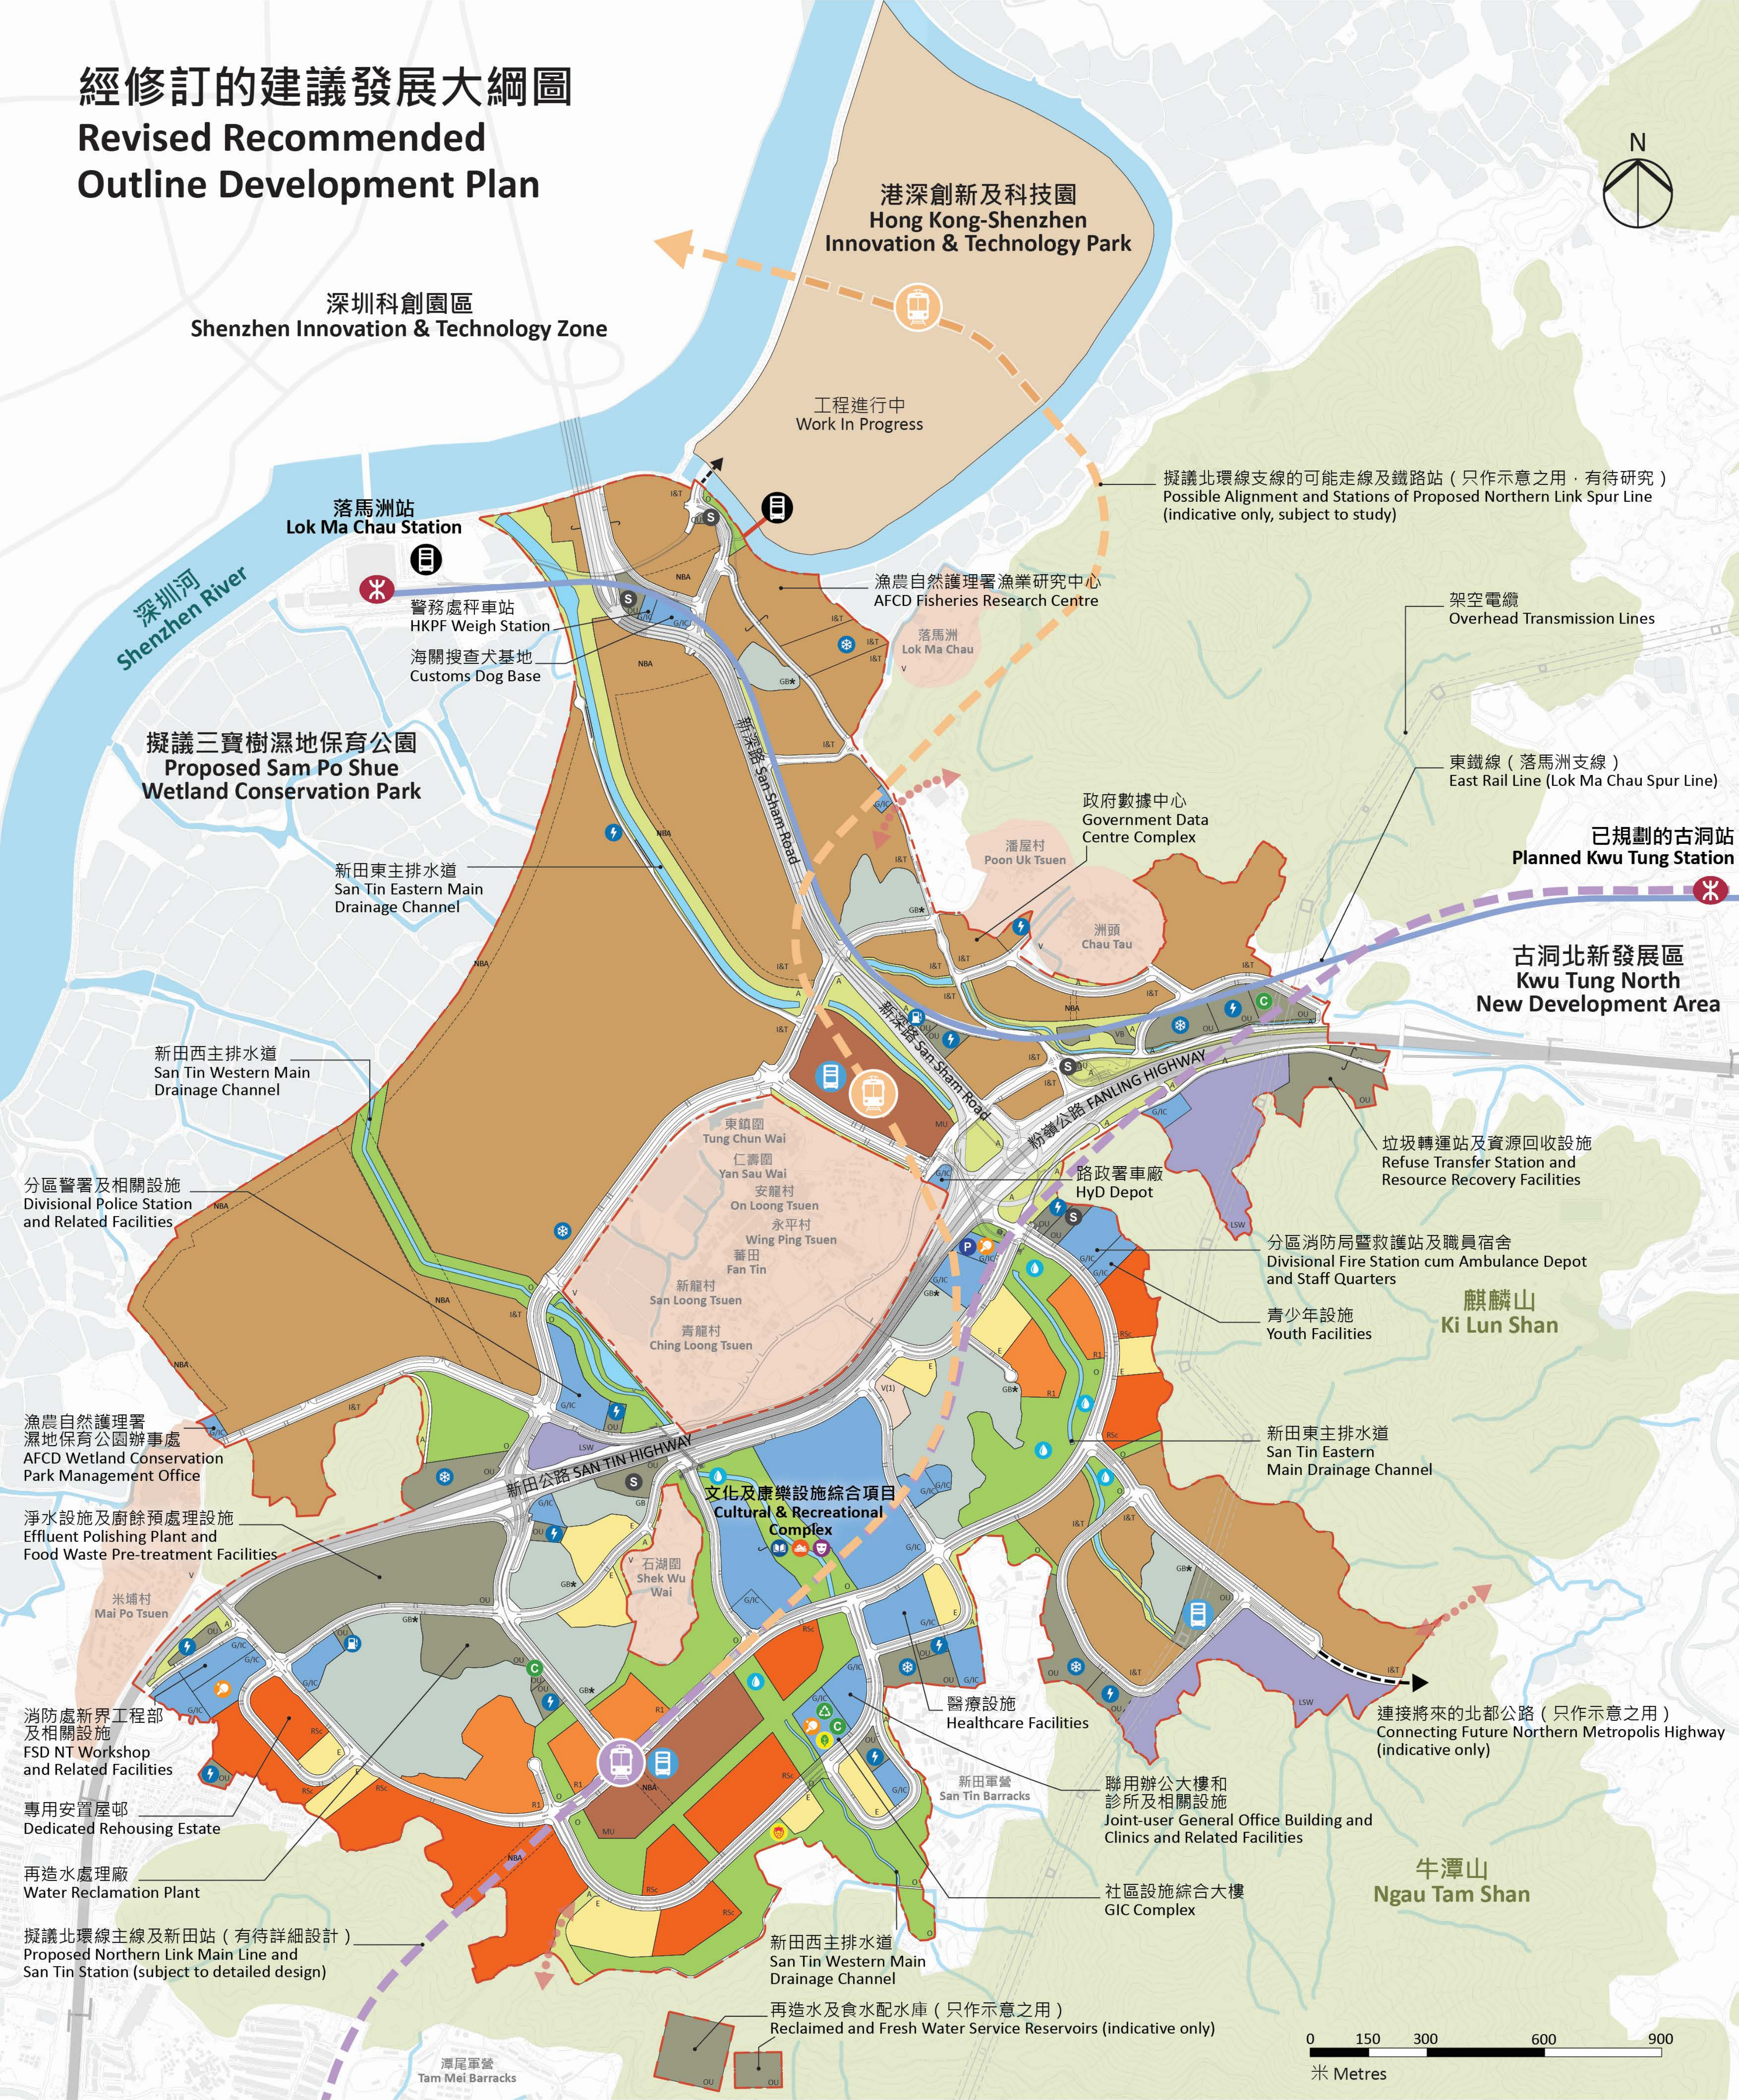

經修訂的建議發展大綱圖 Revised Recommended Outline Development Plan